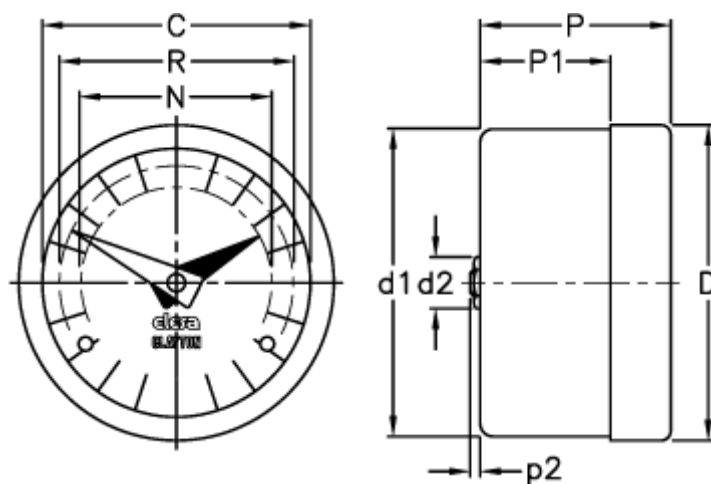

Article number: 2307020151
Description: E+G Gravity indicator
GA01-0016-D

Measures

C = 42	R = 37
D = 49.6	
D1 = 48.3	
d2 = 8	
N = 30	
P = 30	
P1 = 20.5	
p2 = 1.6	